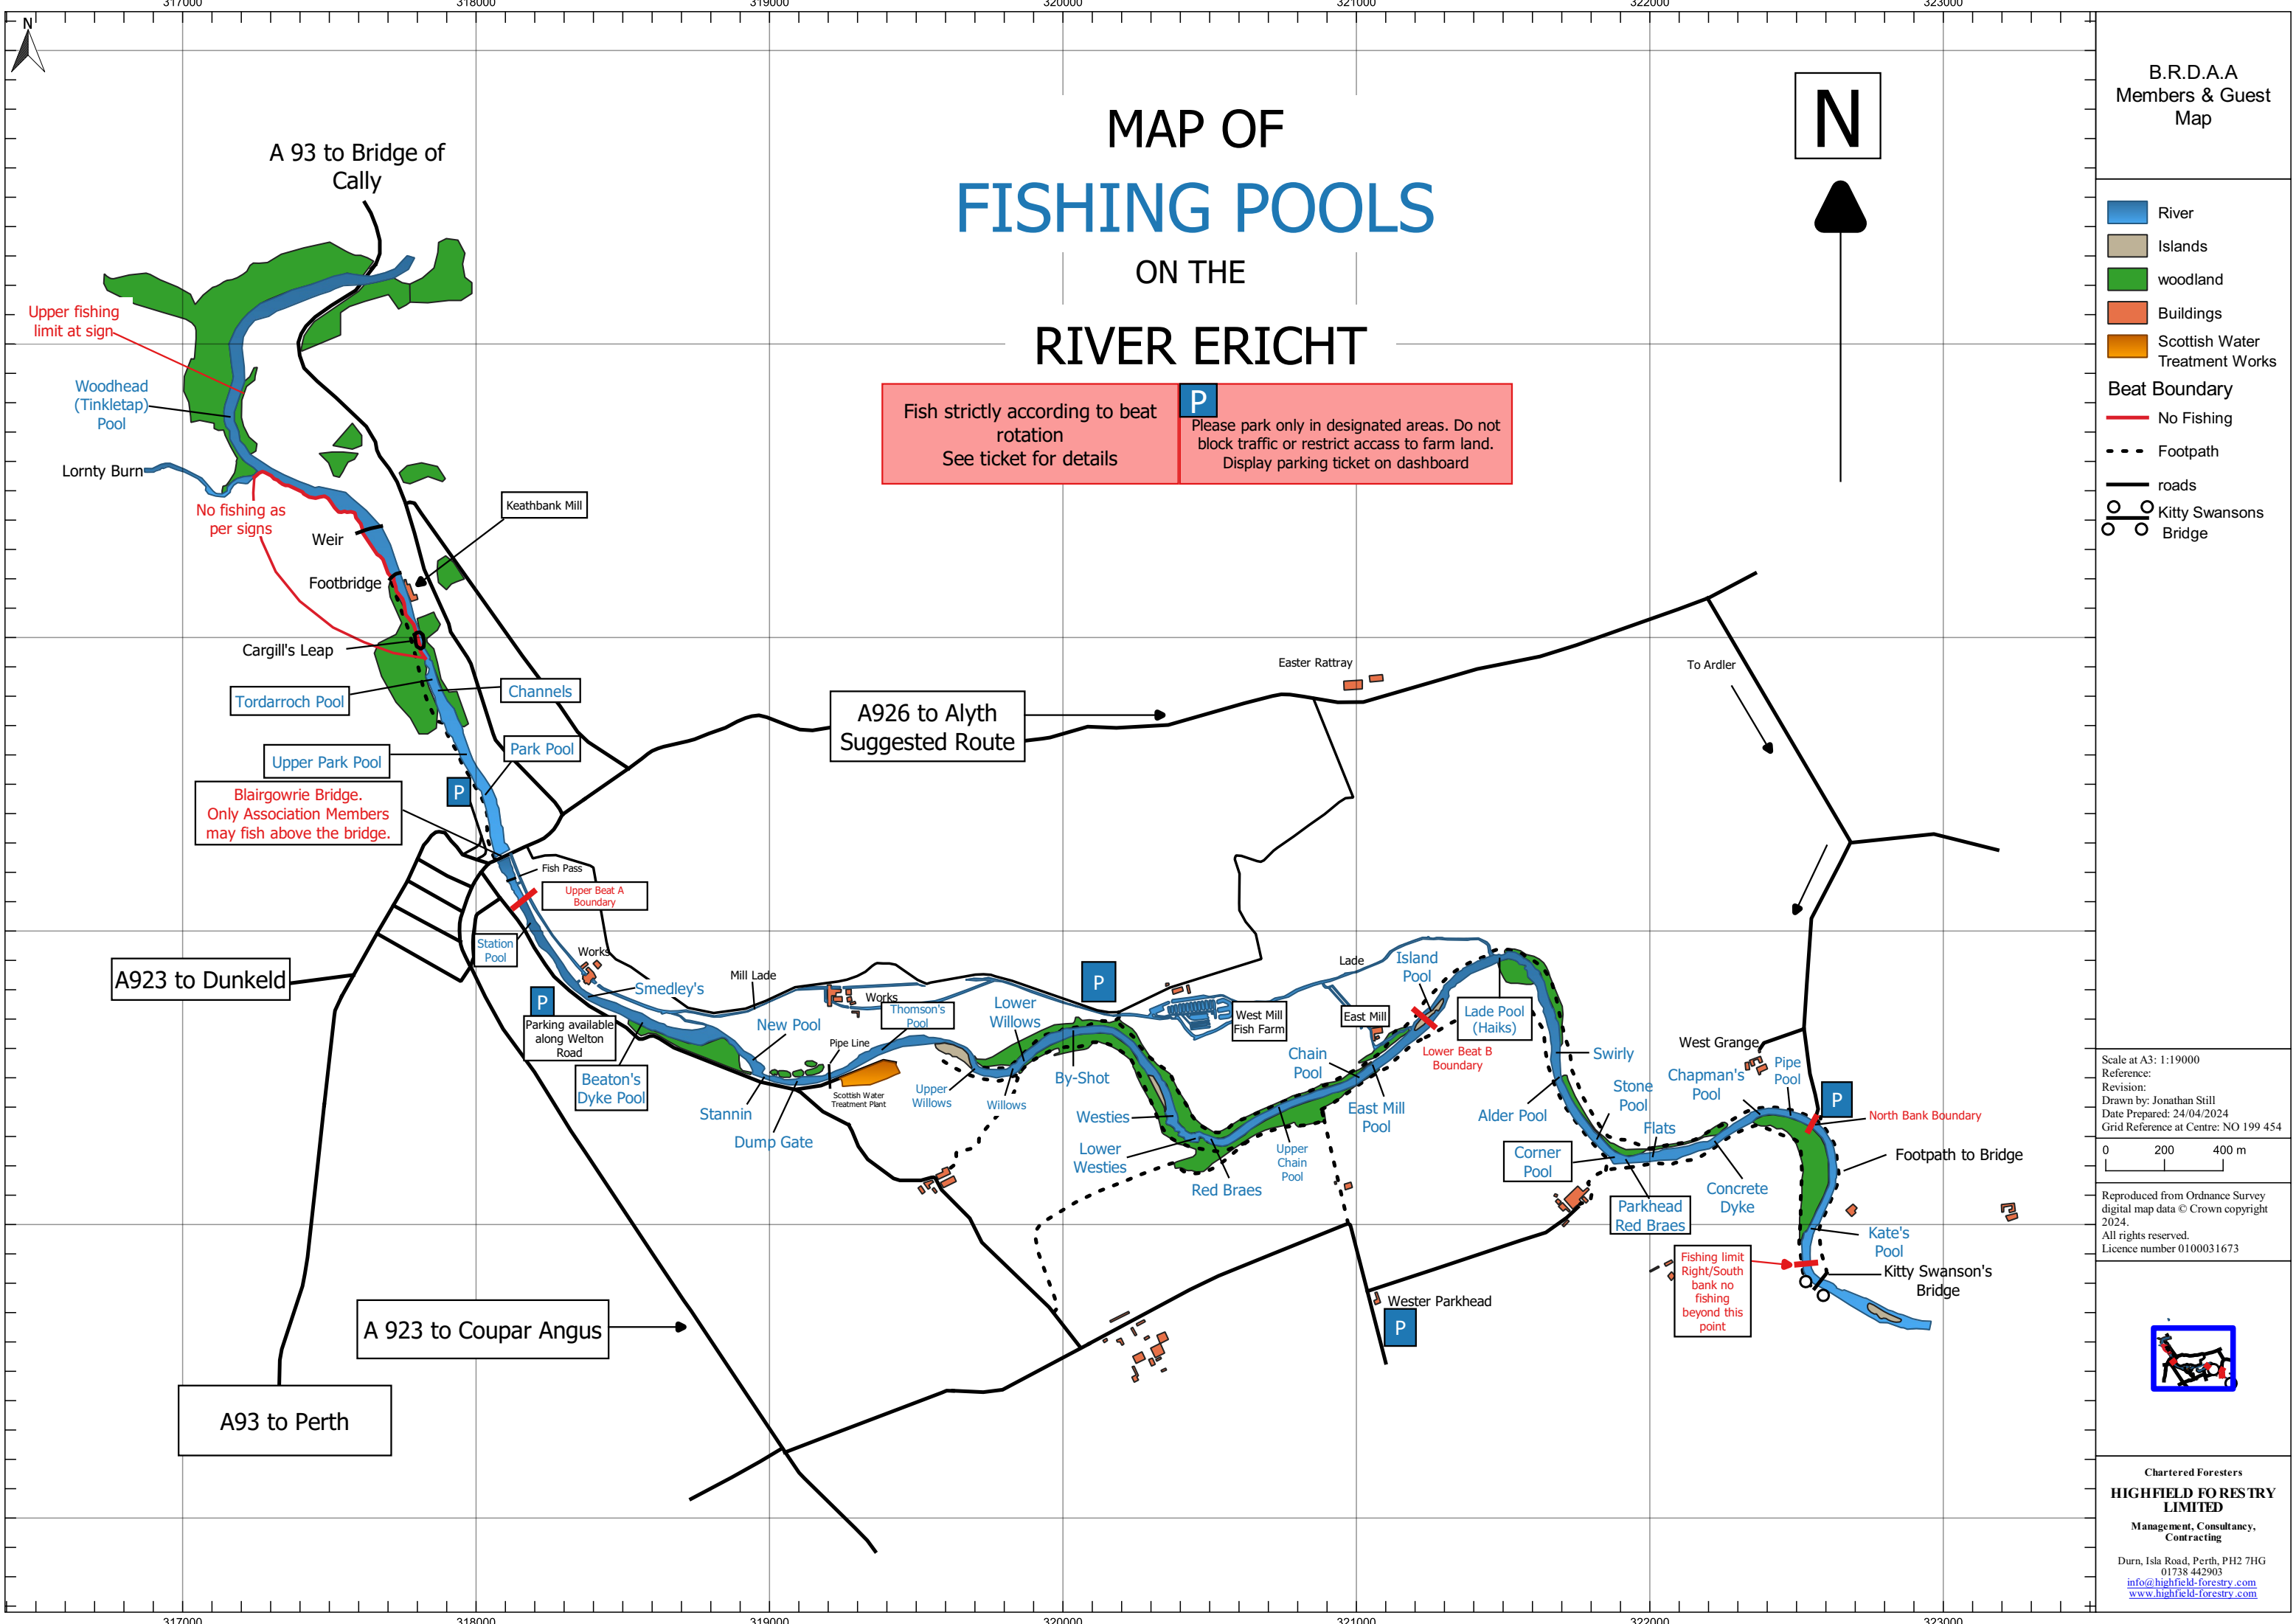

MAP OF FISHING POOLS ON THE RIVER ERICHT

B.R.D.A.A
Members & Guest
Map

-  River
-  Islands
-  woodland
-  Buildings
-  Scottish Water Treatment Works
- Beat Boundary**
-  No Fishing
-  Footpath
-  roads
-  Kitty Swansons
-  Bridge

Fish strictly according to beat rotation See ticket for details

P Please park only in designated areas. Do not block traffic or restrict access to farm land. Display parking ticket on dashboard

Chartered Foresters
HIGHFIELD FORESTRY LIMITED
Management, Consultancy,
Contracting
Durn, Isla Road, Perth, PH2 7HG
01738 442903
info@highfield-forestry.com
www.highfield-forestry.com