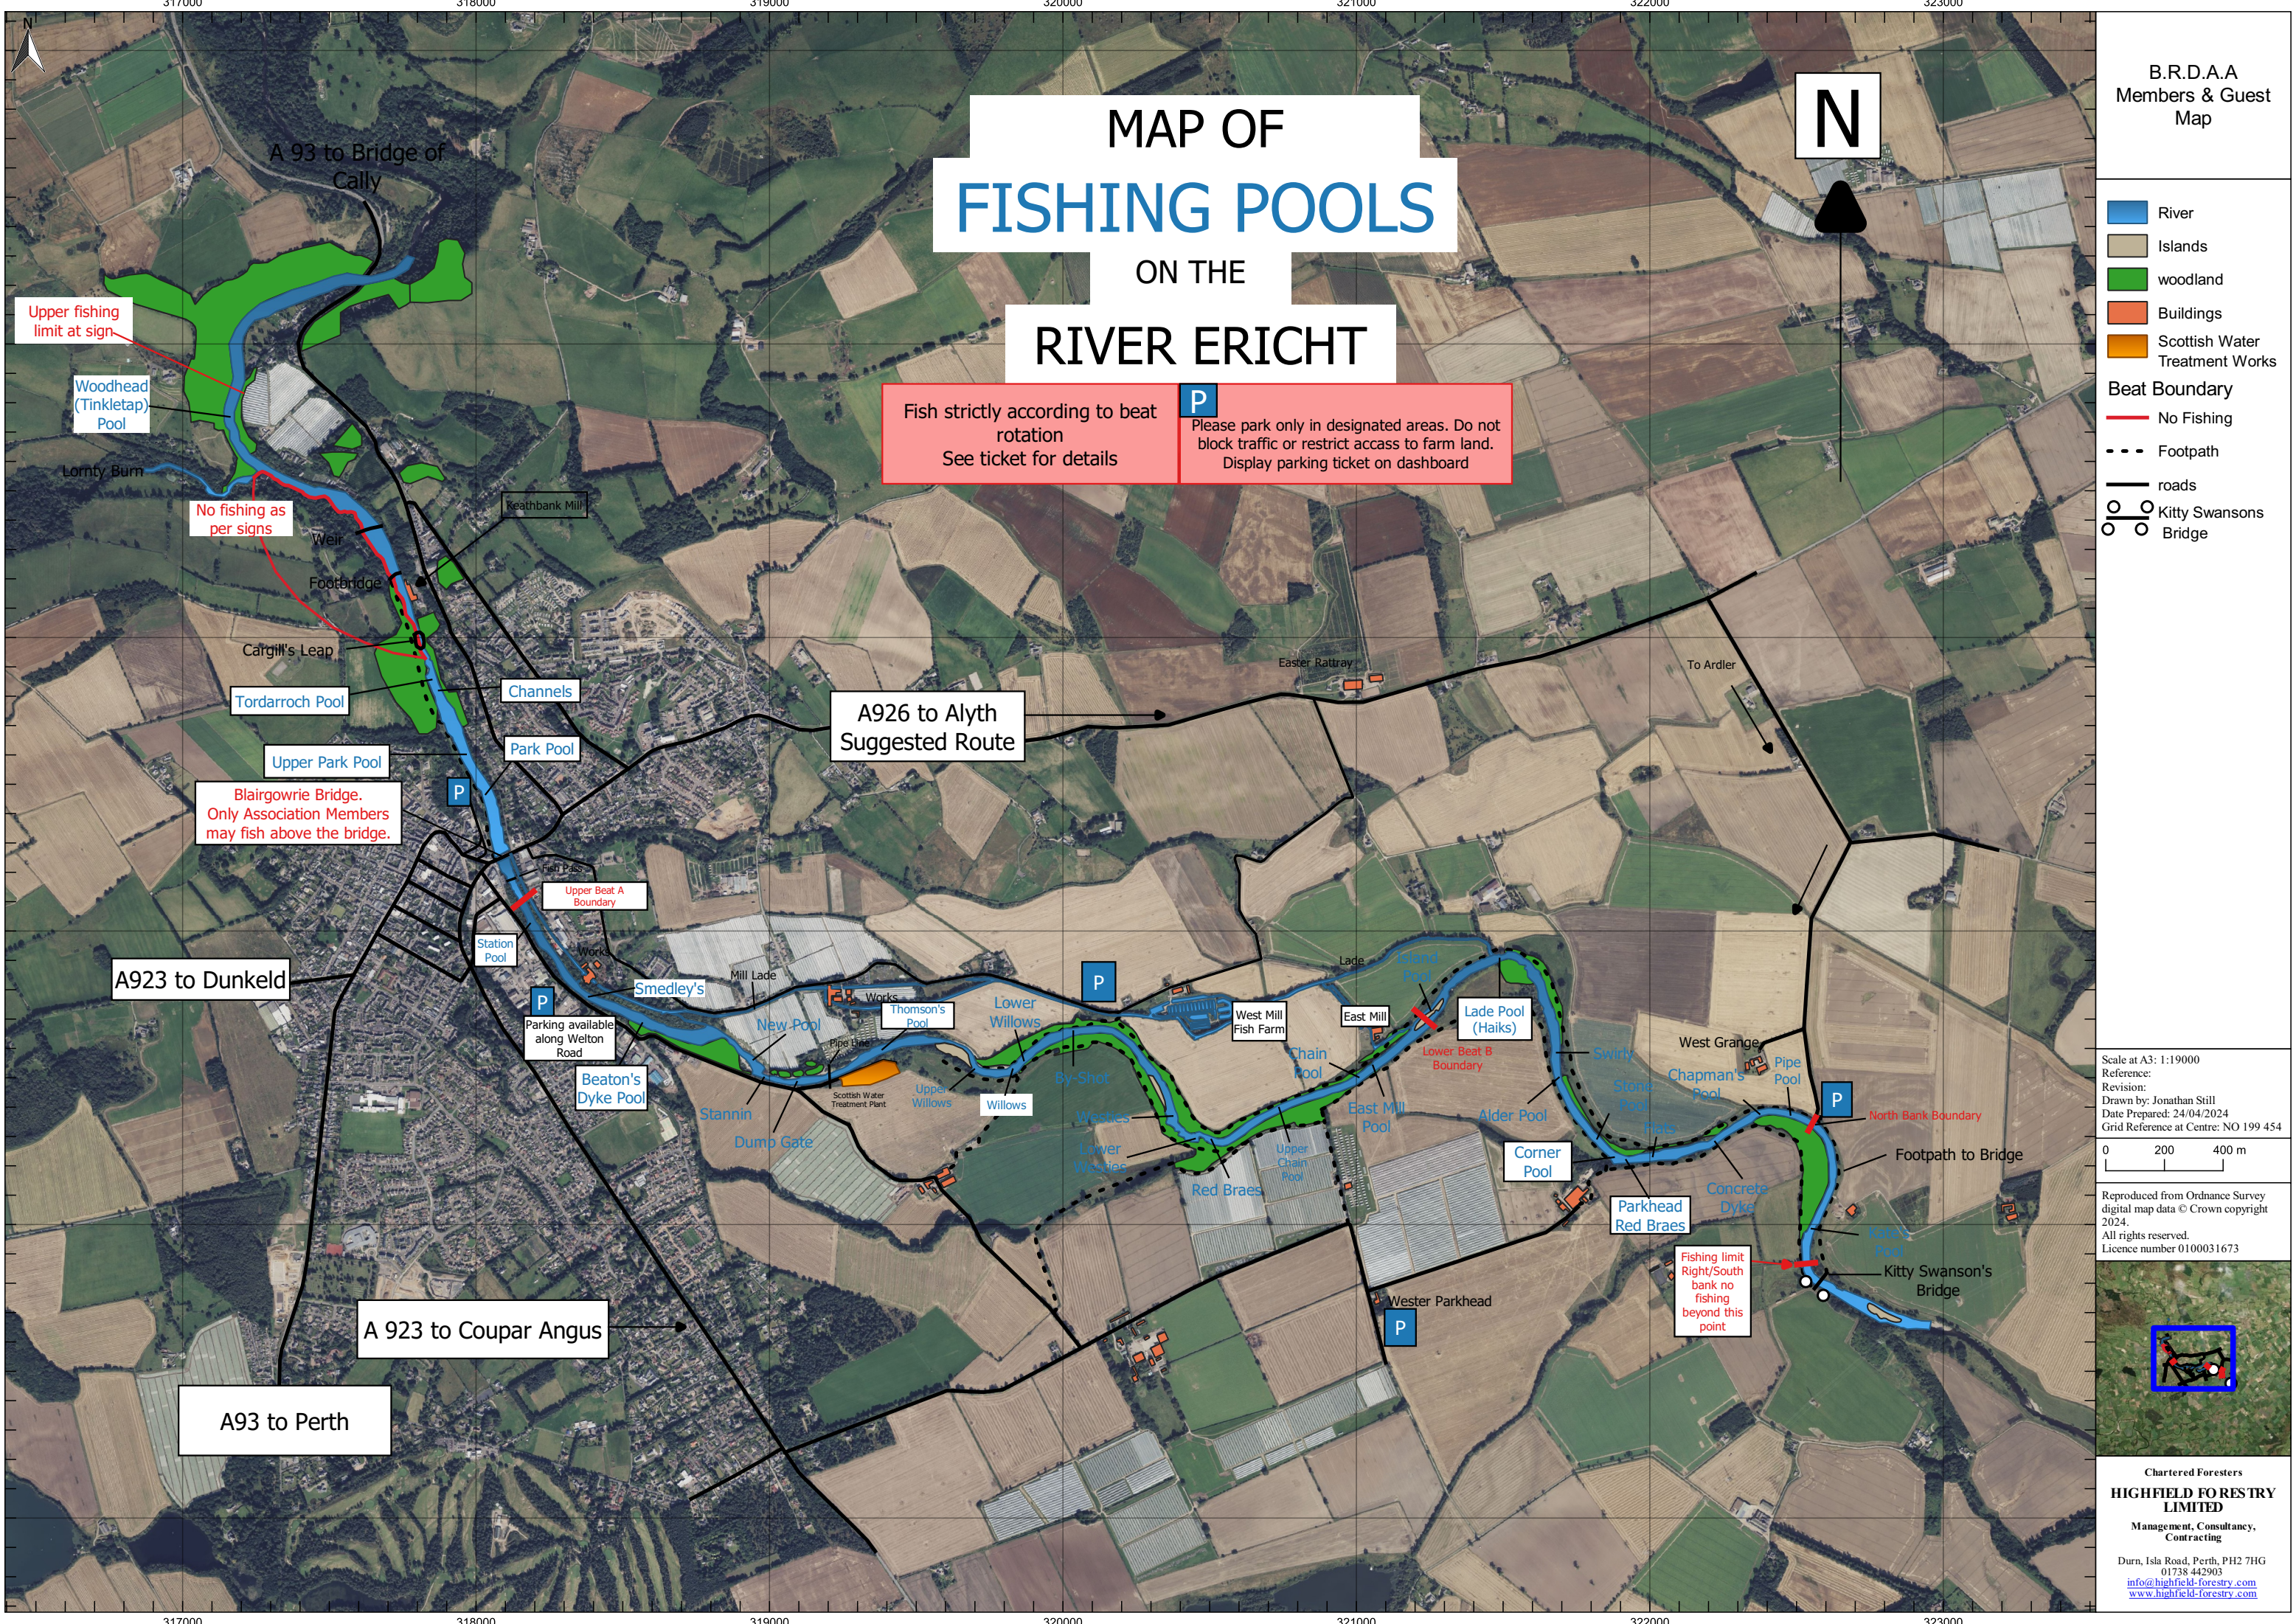

MAP OF FISHING POOLS ON THE RIVER ERICHT

B.R.D.A.A
Members & Guest
Map

-  River
-  Islands
-  woodland
-  Buildings
-  Scottish Water Treatment Works
- Beat Boundary**
-  No Fishing
-  Footpath
-  roads
-  Kitty Swansons Bridge
-  Bridge

Fish strictly according to beat rotation See ticket for details

P Please park only in designated areas. Do not block traffic or restrict access to farm land. Display parking ticket on dashboard

Scale at A3: 1:19000
Reference:
Revision:
Drawn by: Jonathan Still
Date Prepared: 24/04/2024
Grid Reference at Centre: NO 199 454